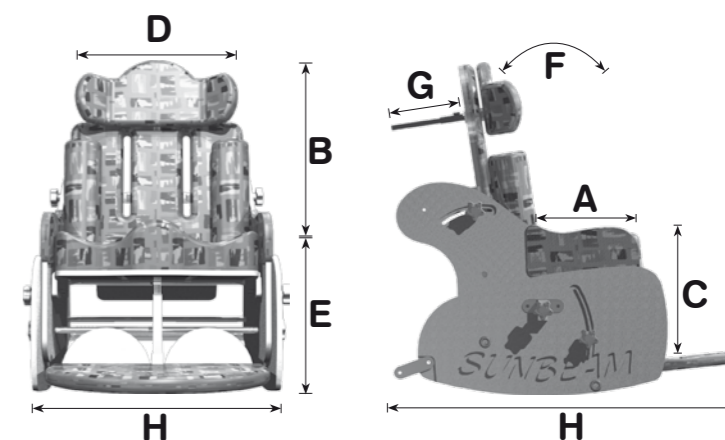

MEASUREMENTS (cm)		MIN	MAX
<b>A</b>	Seat Depth	15.0	27.5
<b>B</b>	Seat to Headrest	25.0	45.0
<b>C</b>	Seat to Footplate	0.0	28.0
<b>D</b>	Seat Width (between laterals)	16.5	36.5
<b>E</b>	Floor to Seat (hi-lo base)	56.0	70.0
<b>F</b>	Tilt / Prone	5.0°	-35°
<b>G</b>	Back Recline	15.0°	-30°
<b>H</b>	Base Footprint	50 x 41	
Max User Weight		10.0kg	
Weight of chair		14.4kg	

## Shaped Seat

Aligns the femurs and has liberal seat length adjustment for growing legs.